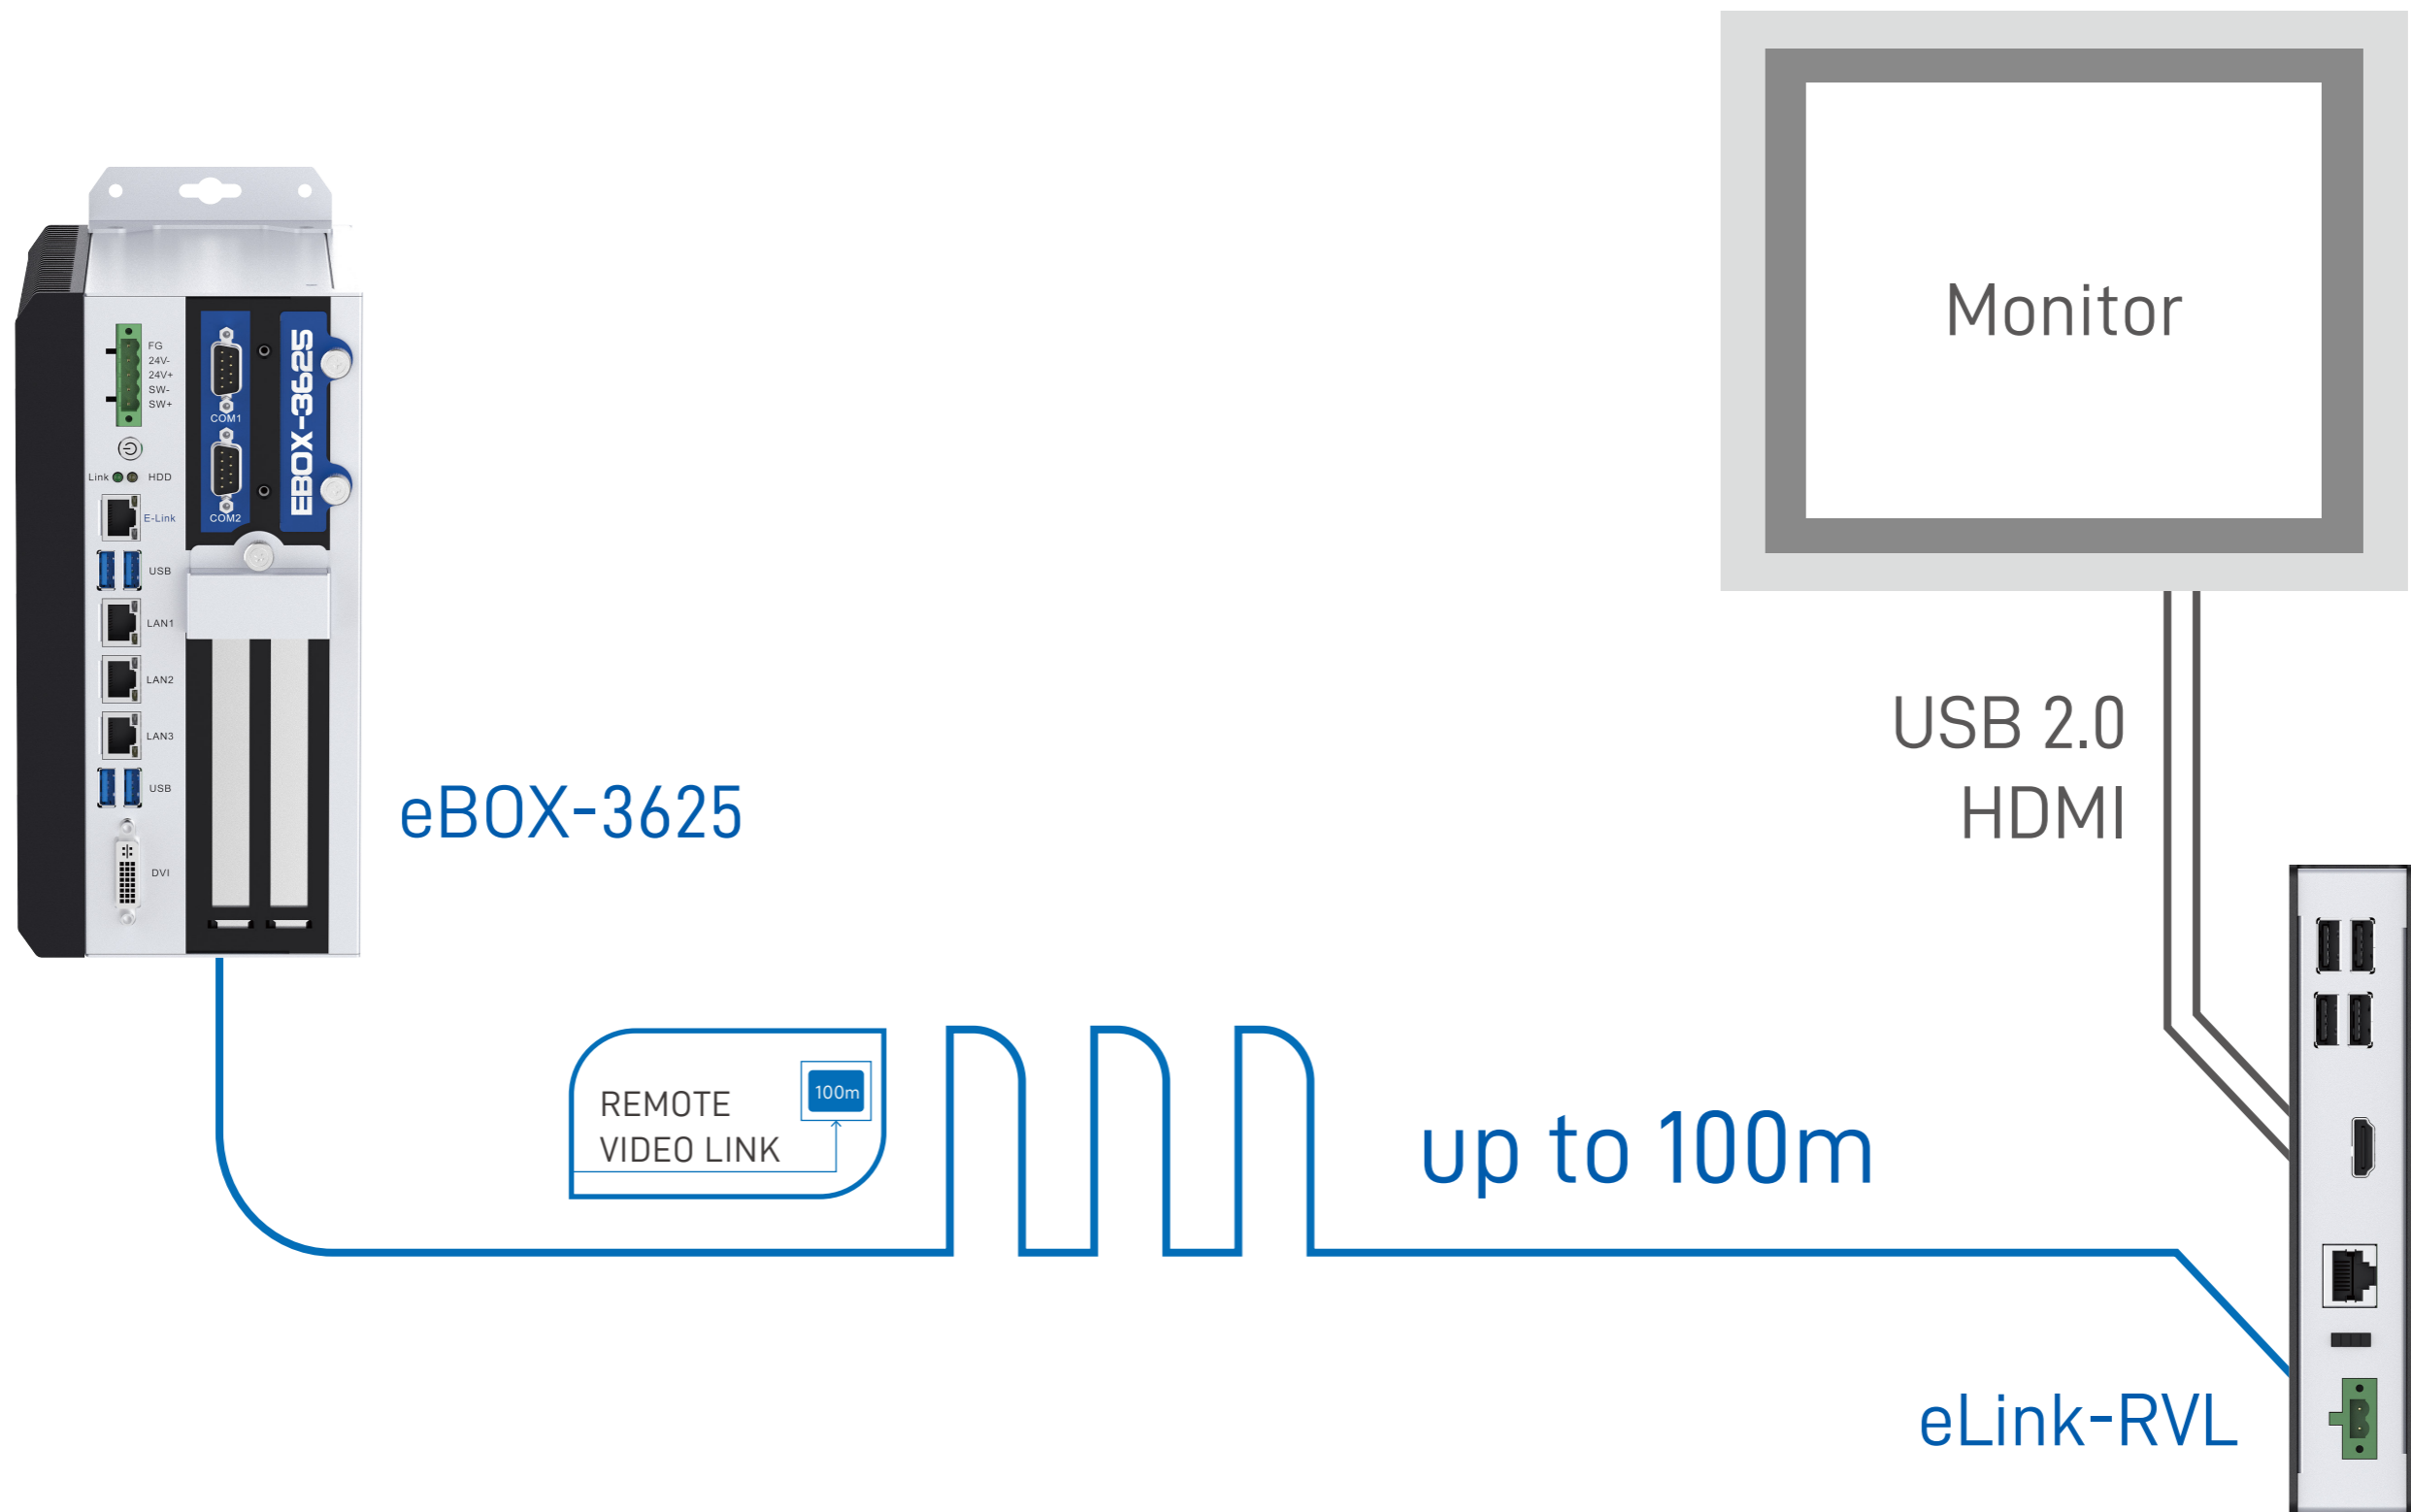

OPTION
01

eBOX-3625 + NODKA Monitor

NODKA Monitor
(Integrated eLINK Receiver)

eBOX-3625

REMOTE
VIDEO LINK

100m

up to 100m

OPTION
03

IPC + eLink-200 + NODKA Monitor

OPTION
02

eBOX-3625 + eLink-RVL + Monitor

OPTION
04

IPC + eLink-200 + eLink-RVL + Monitor