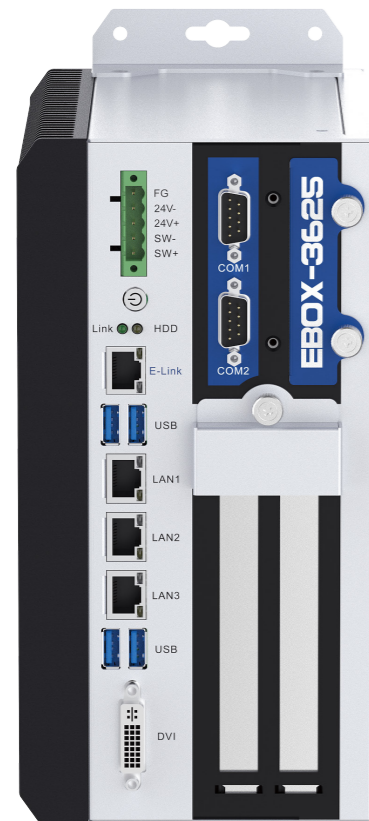

OPTION
01

eBOX-3625 + NODKA Monitor

NODKA Monitor
(Integrated eLINK Receiver)

eBOX-3625

REMOTE
VIDEO LINK

100m

up to 100m

OPTION
03

IPC + eLink-200 + NODKA Monitor

OPTION
02

eBOX-3625 + eLink-RVL + Monitor

OPTION
04

IPC + eLink-200 + eLink-RVL + Monitor