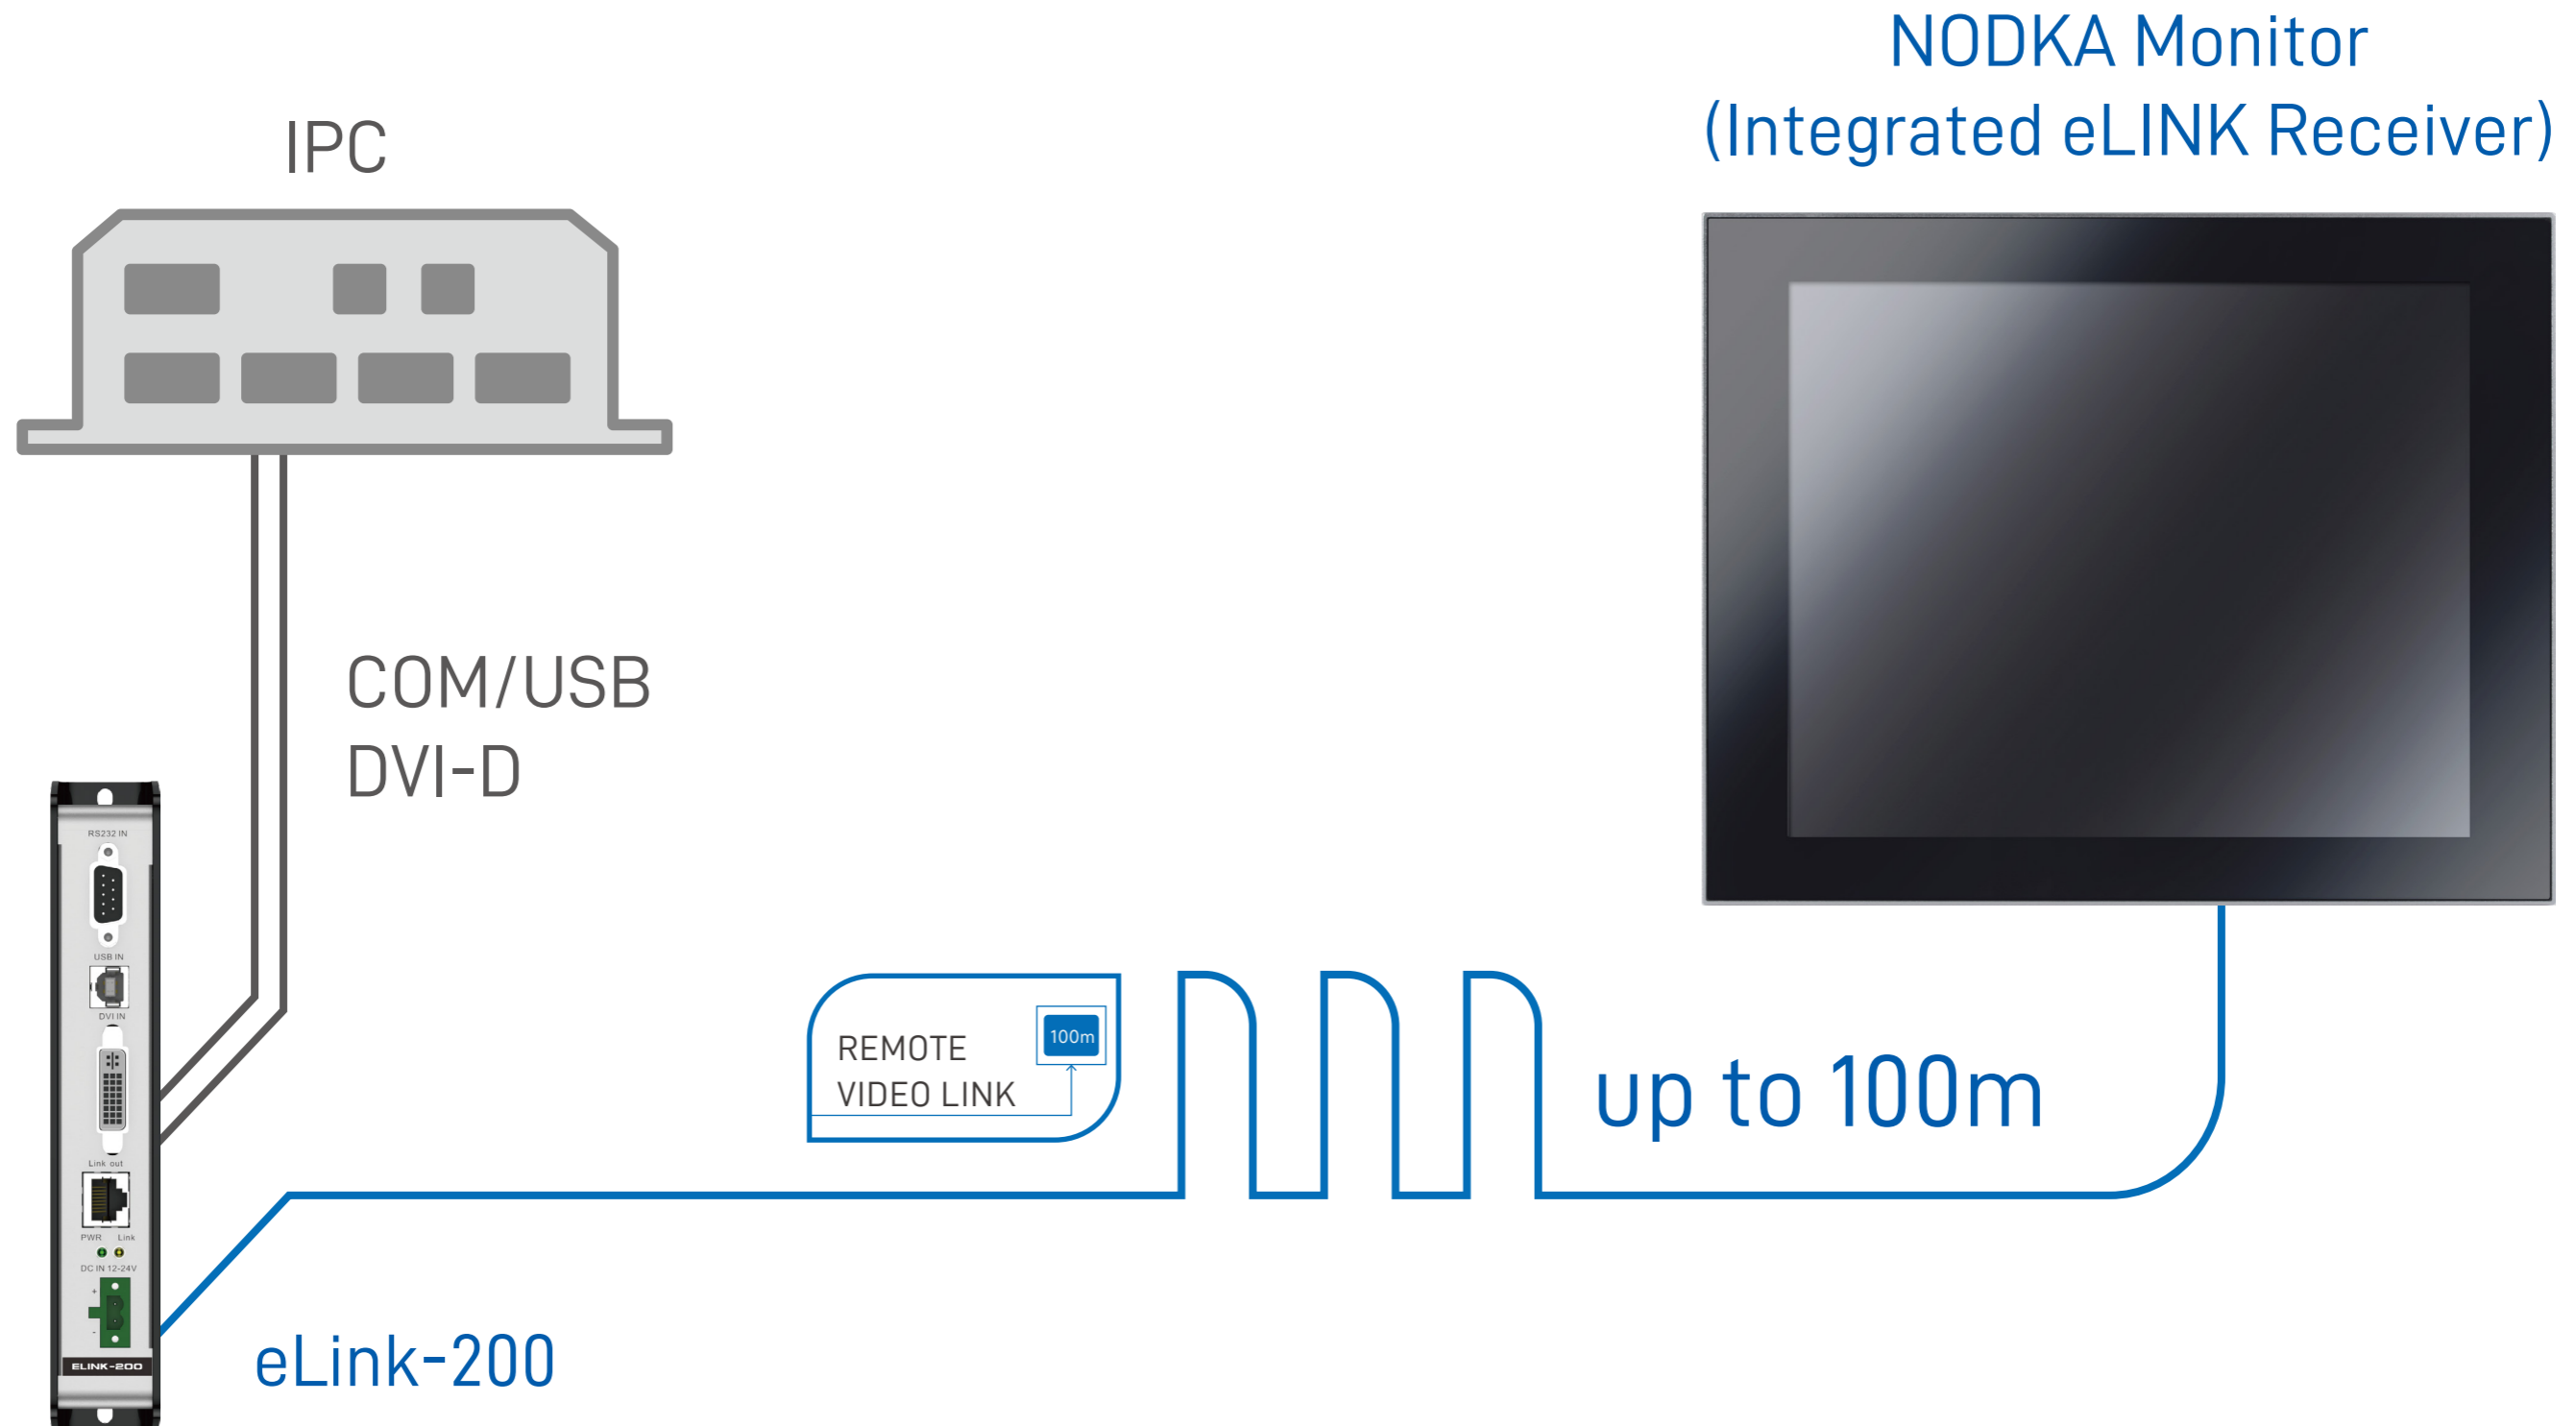

OPTION
01

eBOX-3625 + NODKA Monitor

NODKA Monitor
(Integrated eLINK Receiver)

eBOX-3625

REMOTE
VIDEO LINK

100m

up to 100m

OPTION
03

IPC + eLink-200 + NODKA Monitor

OPTION
02

eBOX-3625 + eLink-RVL + Monitor

OPTION
04

IPC + eLink-200 + eLink-RVL + Monitor